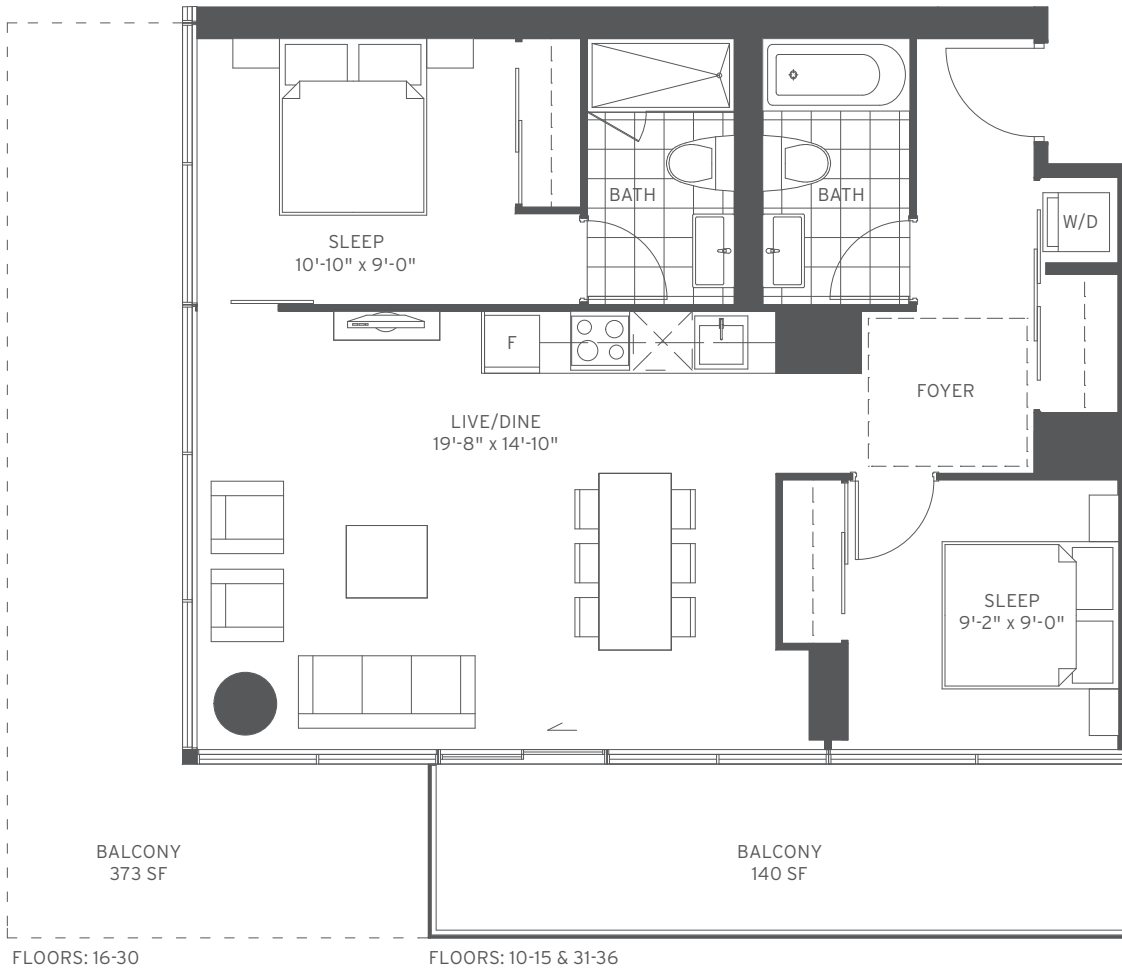

FLOORS: 10-15 / 31-36

FLOORS: 16-30

TWO BEDROOM INTERIOR 794 SF

10